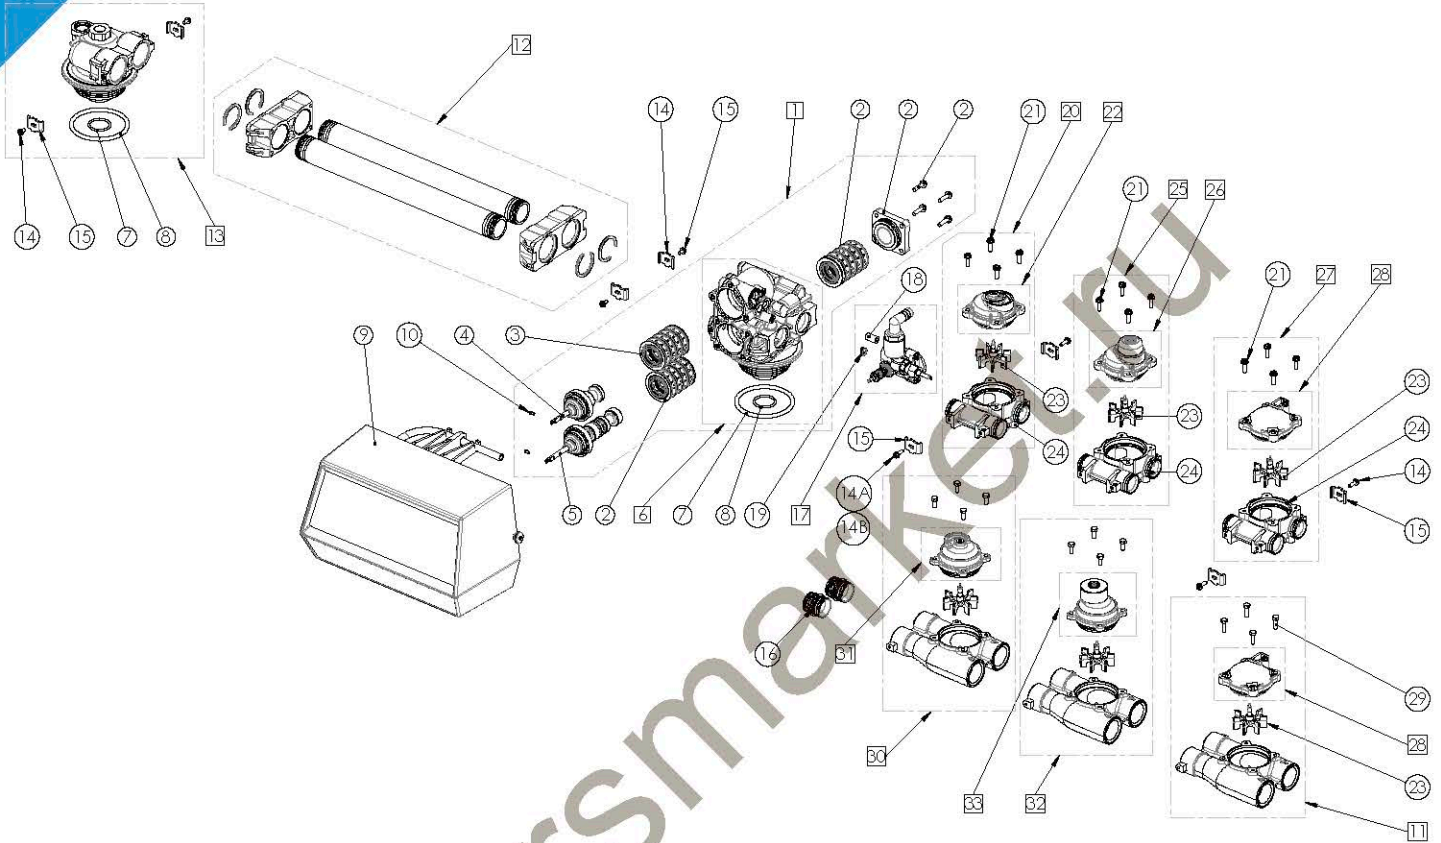

# 9100 VALVE SPARE PARTS

## 9100 spare parts

Item	Reference	Description	Packing qty
1	BU28524-01	VB assy 9100 DF w/o mixing	1
	BU28524-02	VB assy 9100 UF w/o mixing	1
2	BU28664	S&S kit 9000/9100 lower	1
	25642	S&S kit 9000/9100 upper and lower	1
3	24115	S&S kit resid	1
4	24234	Piston assy 9000/9100 upper	1
5	24235	Piston assy 9000/9100 lower DF	1
	28173	Piston assy 9000/9100 lower UF	1
6	BU28241	VB & distrib adapt 9100 w/o mixing	1
7	18303-01SP	O-ring Top of Tank - (10 pc)	1
8	13304-01SP	O-ring 560 CD - (10 pc)	1
9	VCPHTWIN1	PH 9000/9100/9500 - See VC sub-assemblies section	
10	11335SP	Piston Rod Screw 9000/9100/9500 - (50 pc)	1
11	27130	Meter assy 1" elec 9000 ET	1
12	28243-xx	See spare parts section	
13	28242	2nd tank adapt assy 9100	1
14A	13314SP	Screw Adapt Clip - (50 pc)	1
14B	14202-01SP	Screw Adapt Clip 9000/9100 - (50 pc)	1

## 9100 spare parts

Item	Reference	Description	Packing qty
15	13255SP	Mounting Clip - (12 pc)	1
16	15078-01	Coupling assy 9000	4
17	VCINJ1	Injector residential - See VC sub-assemblies section	
18	13361SP	Spacer Inj - (5 pc)	1
19	13497SP	Air Disperser - (50 pc)	1
20	24107	Meter assy 3/4" 8 m <sup>3</sup> plastic	1
21	12473SP	Screw Hex Washer 10-24x5/8 18-8SS - (50 pc)	1
22	BR14038	Cover meter assy plastic	1
23	13509SP	Impeller Meter Except 2" & 3" - (10 pc)	1
24	24102	Meter body assy 3/4" & ring	1
25	24106	Meter assy 3/4" 40 m <sup>3</sup> 9000 plastic	1
26	BR15150	Meter cover assy plastic	1
27	26702	Meter assy 3/4" elec	1
28	18330	Meter cover assy elec	1
29	11737SP	Screw TH M5x12 - (50 pc)	1
30	24229	Meter assy 1" 20 m <sup>3</sup>	1
31	15218	Cover meter assy brass	1
32	24228	Meter assy 1" 100 m <sup>3</sup>	1
33	15237	Meter cover assy brass extended	1