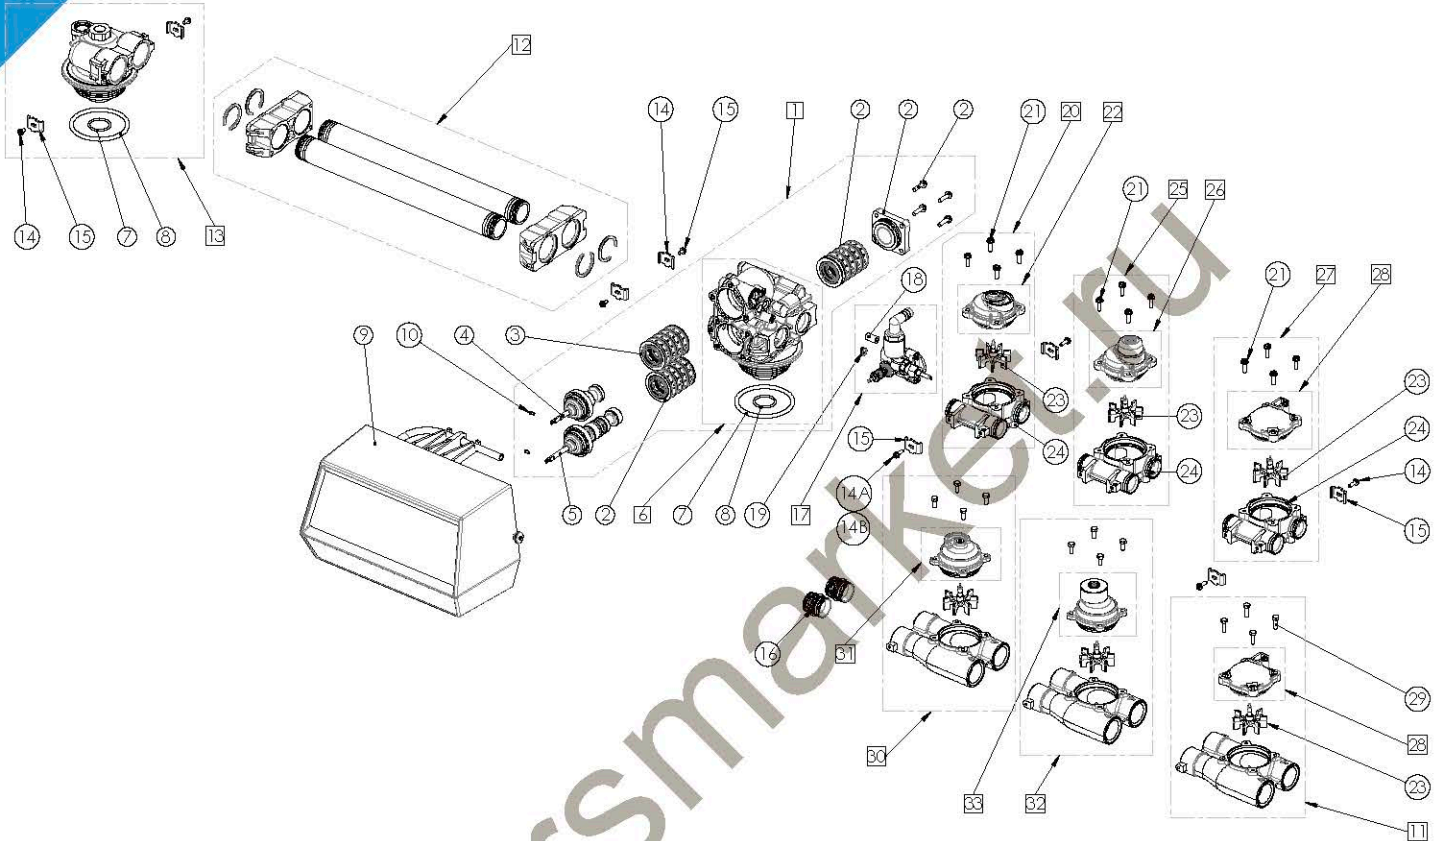

# 9100 VALVE SPARE PARTS

## 9100 spare parts

Item	Reference	Description	Packing qty
1	BU28524-01	VB assy 9100 DF w/o mixing	1
	BU28524-02	VB assy 9100 UF w/o mixing	1
2	BU28664	S&S kit 9000/9100 lower	1
	25642	S&S kit 9000/9100 upper and lower	1
3	24115	S&S kit resid	1
4	24234	Piston assy 9000/9100 upper	1
5	24235	Piston assy 9000/9100 lower DF	1
	28173	Piston assy 9000/9100 lower UF	1
6	BU28241	VB & distrib adapt 9100 w/o mixing	1
7	18303-01SP	O-ring Top of Tank - (10 pc)	1
8	13304-01SP	O-ring 560 CD - (10 pc)	1
9	VCPHTWIN1	PH 9000/9100/9500 - See VC sub-assemblies section	
10	11335SP	Piston Rod Screw 9000/9100/9500 - (50 pc)	1
11	27130	Meter assy 1" elec 9000 ET	1
12	28243-xx	See spare parts section	
13	28242	2nd tank adapt assy 9100	1
14A	13314SP	Screw Adapt Clip - (50 pc)	1
14B	14202-01SP	Screw Adapt Clip 9000/9100 - (50 pc)	1

## 9100 spare parts

Item	Reference	Description	Packing qty
15	13255SP	Mounting Clip - (12 pc)	1
16	15078-01	Coupling assy 9000	4
17	VCINJ1	Injector residential - See VC sub-assemblies section	
18	13361SP	Spacer Inj - (5 pc)	1
19	13497SP	Air Disperser - (50 pc)	1
20	24107	Meter assy 3/4" 8 m <sup>3</sup> plastic	1
21	12473SP	Screw Hex Washer 10-24x5/8 18-8SS - (50 pc)	1
22	BR14038	Cover meter assy plastic	1
23	13509SP	Impeller Meter Except 2" & 3" - (10 pc)	1
24	24102	Meter body assy 3/4" & ring	1
25	24106	Meter assy 3/4" 40 m <sup>3</sup> 9000 plastic	1
26	BR15150	Meter cover assy plastic	1
27	26702	Meter assy 3/4" elec	1
28	18330	Meter cover assy elec	1
29	11737SP	Screw TH M5x12 - (50 pc)	1
30	24229	Meter assy 1" 20 m <sup>3</sup>	1
31	15218	Cover meter assy brass	1
32	24228	Meter assy 1" 100 m <sup>3</sup>	1
33	15237	Meter cover assy brass extended	1